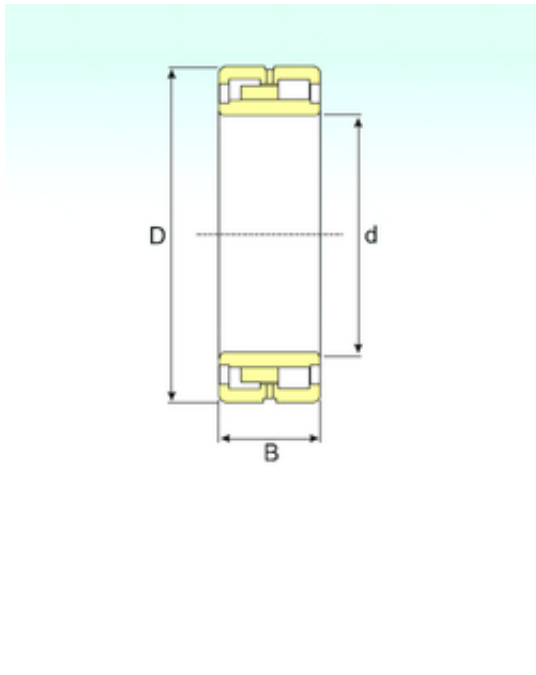

## CBI Rules and components Equipment Co...

170 mm x 280 mm x 109 mm ISB NNU 4134  
K30M/W33 Rodamientos De Rodillos

Bearing No. NNU 4134 K30M/W33

Size	170x280x109 mm
Bore Diameter	170 mm
Outer Diameter	280 mm
Width	109 mm
d	170 mm
D	280 mm
B	109 mm
C	109 mm
Weight	26 Kg
Basic dynamic load rating (C)	948,64 kN
Basic static load rating (C0)	1597,4 kN
(Grease) Lubrication Speed	2340 r/min

NNU 4134 K30M/W33 Bearing 2D drawings and 3D CAD models